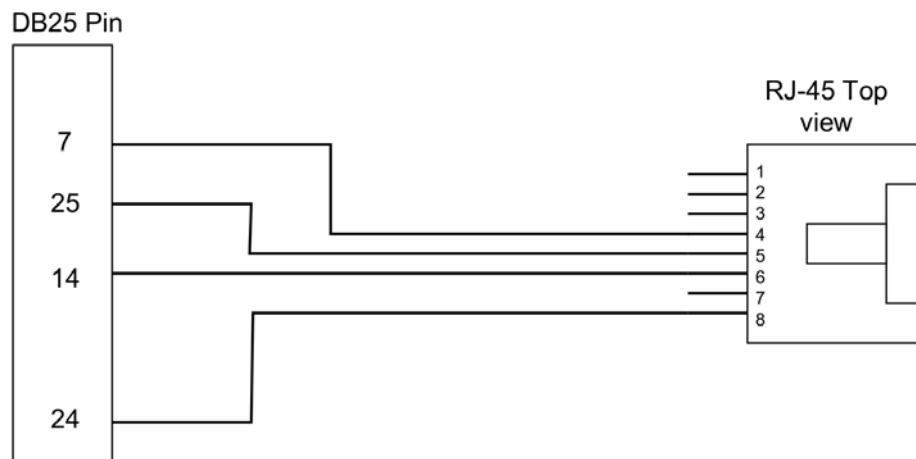

Motorola

Radius, M10, M100, M120, M130, M200, GM300, SM50, SM120 and Maxtrac 100/300 Series Radios

1.0 General

This application note is intended to show how to assemble a cable and setup the hardware of the IP-223 for single channel control to the following Motorola mobile radios: Radius, M10, M100, M120, M130, M200, GM300, SM50, SM120 and Maxtrac 100/300.

2.0 Interconnect Cable assembly

A DB-25 cable is required to interconnect the IP-223 adaptor panel to the RJ-45 hand microphone connector found on the front of the mobile radio.

Follow the schematic in Figure 1 to manufacture the appropriate cable assembly.

FIGURE 1. Cable Assembly Diagram

3.0 IP-223 Remote Adapter Panel

3.1 IP-223 Setup

Setup the appropriate IP-223 lines jumpers for Motorola radio control, as indicated in Table 1 on page 4.

3.1.1 IP-223 Jumper settings

Table 1:

Line 1	Jumper Setting	Line 2
J33, J34	B = 4-wire	J5, J6
J16, J21	A = Single Ended	J19, J20
J14	B = 8 Ohm SPKR	J24
J3, J9, J11	A = Single Ended	J25, J28, J29
J13	B = High	J27
J17, J22	B = 600 Ohms	J10, J15
R377	Solder bridge the pads together	R381