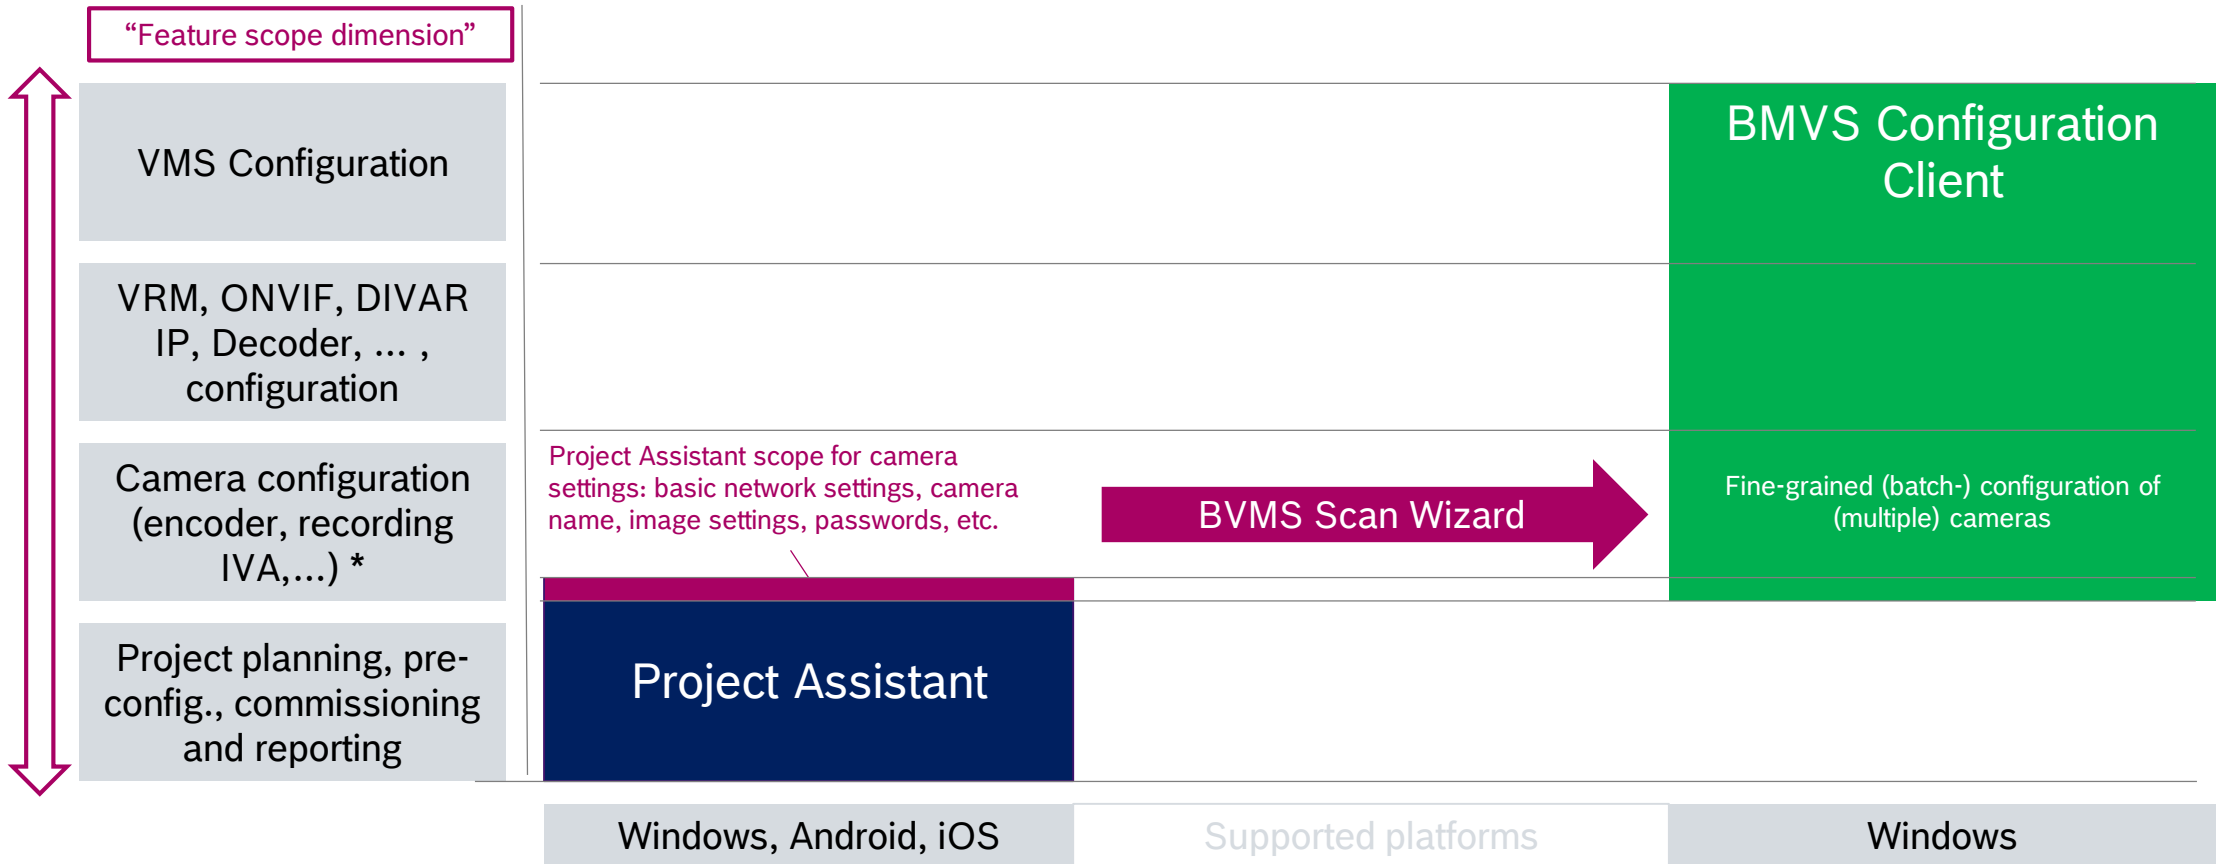

# Transitioning cameras from Project Assistant to BVMS (1/3)

# Transitioning cameras from Project Assistant to BVMS (2/3)

## BMVS Configuration Client – Import via BVMS Scan Wizard

**BVMS Scan Wizard**

Step 1/2: Assign Encoders

Assign the devices you want to include into the configuration to the existing VRM pools.  
Click the buttons to move the devices between the two panes.